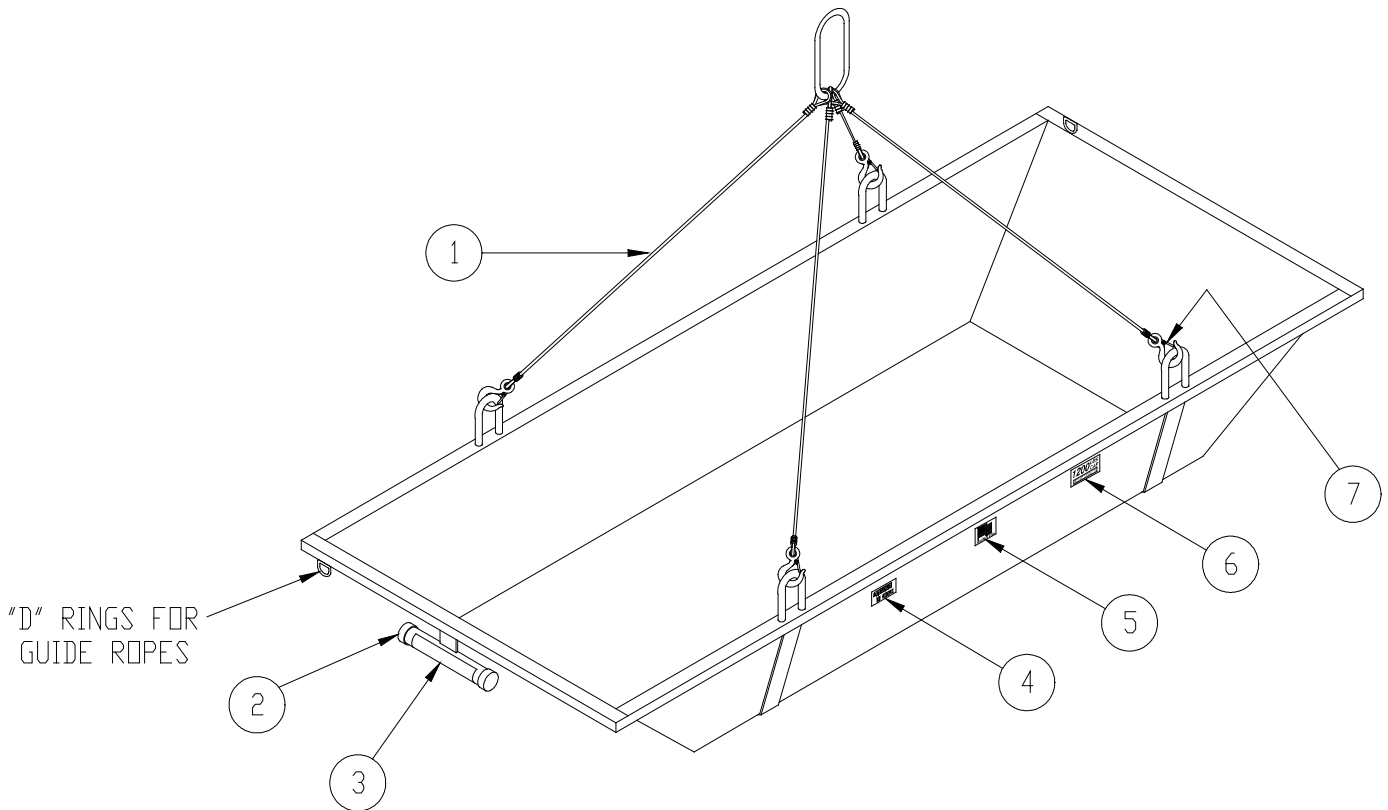

P/N 0100056
LARGE TRASH TRAY W/CABLE ASSEMBLY
1200 LBS. CAP.

ASSEMBLY PARTS LIST

REF #	PART #	QTY	DESCRIPTION
1	0104290	1	CABLE ASSY
2	6403928	2	INSTRUCTION TUBE END CAP BLACK
3	6204065	1	DECAL "INSTRUCTIONS INSIDE"
4	6204059	2	DECAL "WARNING NO RIDERS"
5	6205685	1	DECAL "MADE IN USA"
6	6205668	2	DECAL "1200 LBS CAP."
7	7300224	4	LATCH KIT

EMPTY WT.: - 165 LBS. Approx.
CAPACITY: - 1200 LBS.
VOLUME: - 18.4 Cubic Ft.

#0104290 CABLE ASSEMBLY