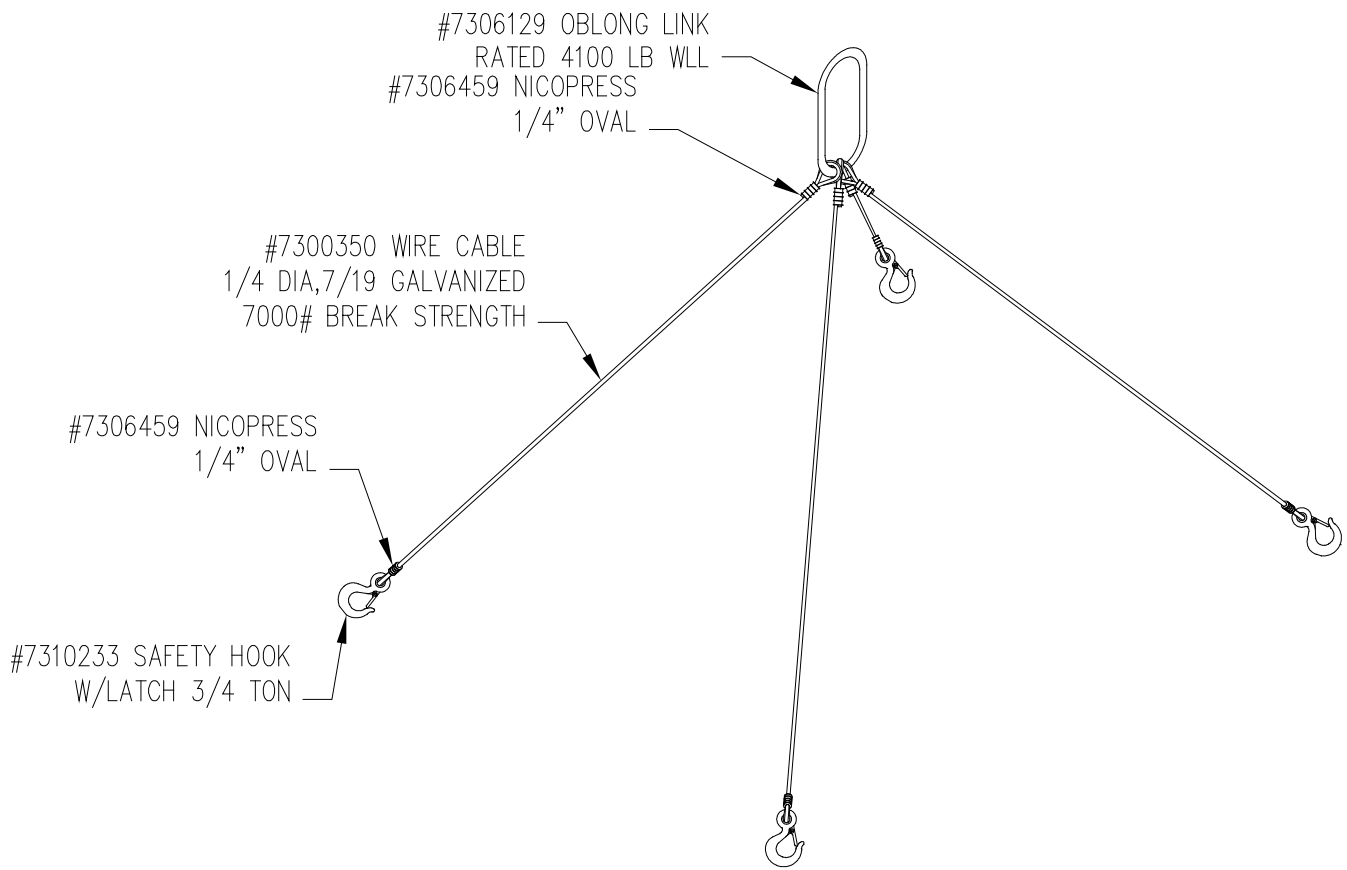

P/N 0100056
LARGE TRASH TRAY W/CABLE ASSEMBLY
1200 LBS. CAP.

ASSEMBLY PARTS LIST

REF #	PART #	QTY	DESCRIPTION
1	0104290	1	CABLE ASSY
2	6403928	2	INSTRUCTION TUBE END CAP BLACK
3	6204065	1	DECAL "INSTRUCTIONS INSIDE"
4	6204059	2	DECAL "WARNING NO RIDERS"
5	6205685	1	DECAL "MADE IN USA"
6	6205668	2	DECAL "1200 LBS CAP."
7	7300224	4	LATCH KIT

EMPTY WT.: - 165 LBS. Approx.
CAPACITY: - 1200 LBS.
VOLUME: - 18.4 Cubic Ft.

#0104290 CABLE ASSEMBLY