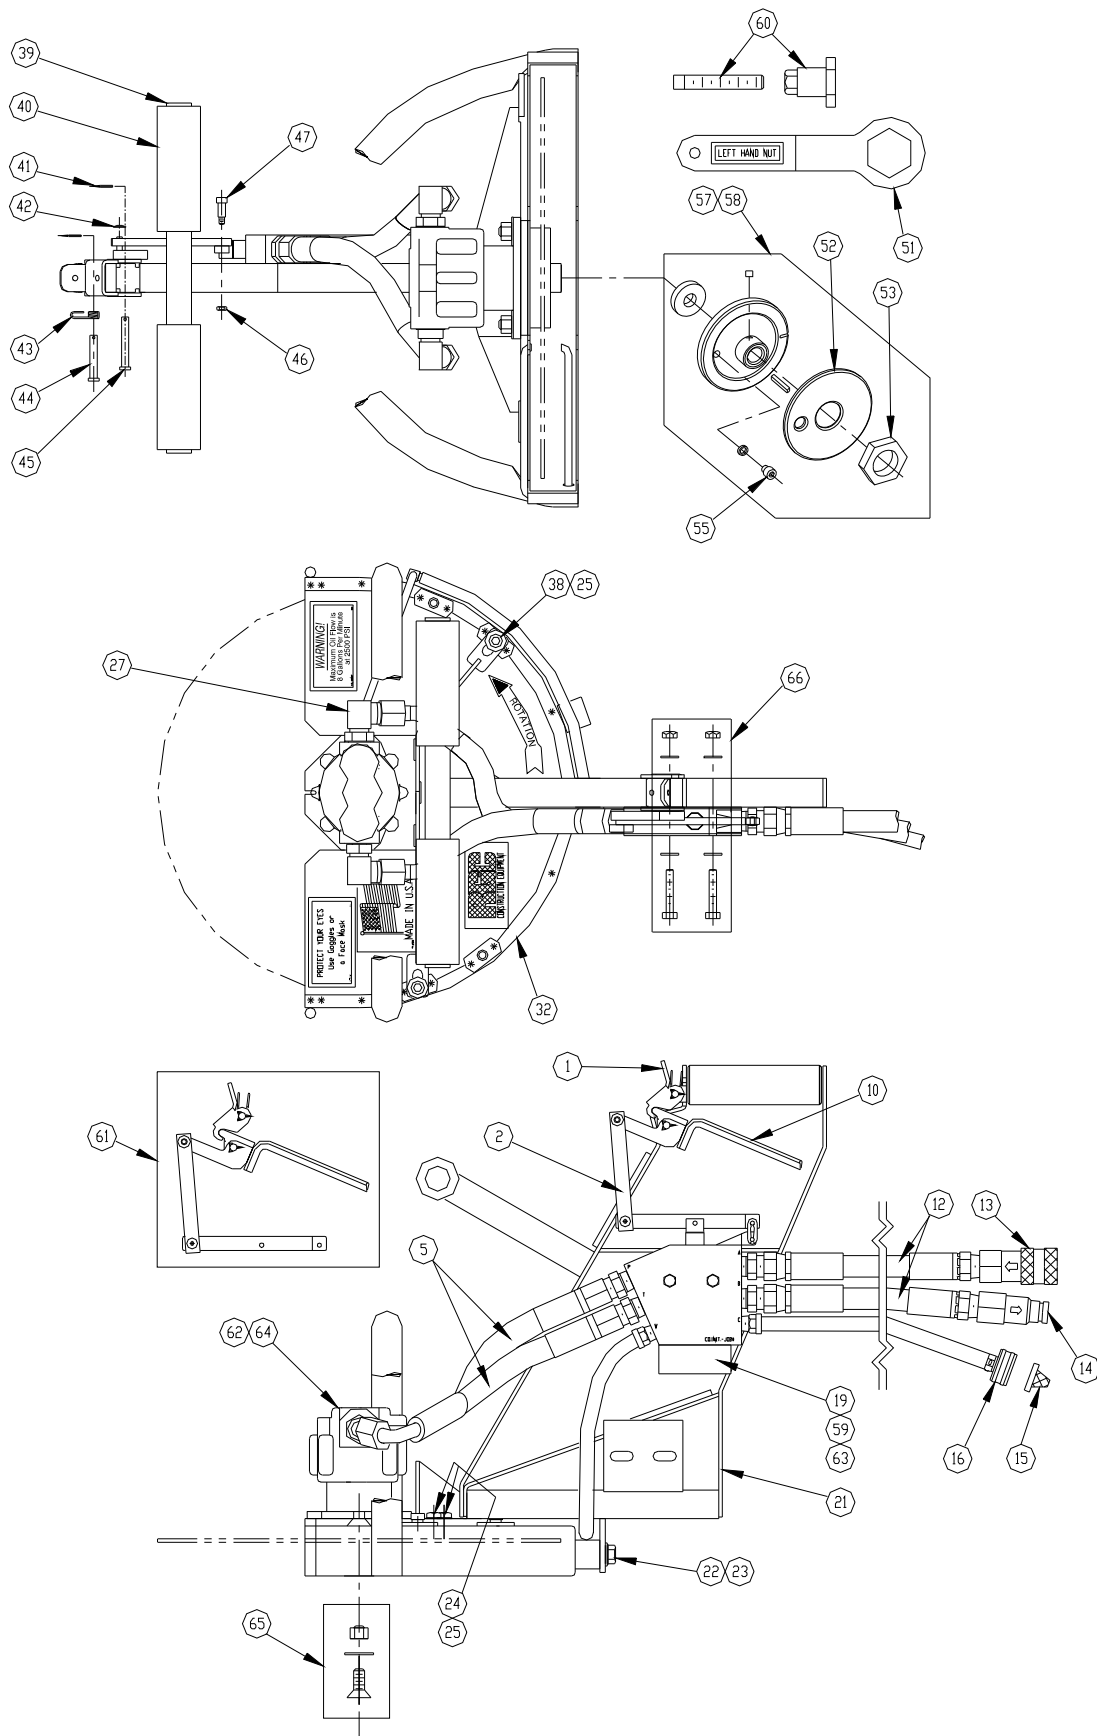

| Item Number | Part Number | Quantity | Description |
|-------------|-------------|----------|---------------------------------------|
| 1 | 5023960 | 1 | TRIGGER LOCKOUT |
| 2 | 2031480 | 1 | TRIGGER LINKAGE |
| 5 | 2031465 | 1 | PRESSURE & RETURN HOSE KIT |
| 10 | 5023970 | 1 | TRIGGER ASSEMBLY |
| 12 | 1697502 | 2 | HOSE WHIPS 12" |
| 13 | 6001886 | 1 | COUPLING 1/2" FEMALE |
| 14 | 6001885 | 1 | COUPLING 1/2" MALE |
| 15 | 7407160 | 1 | WATER FILTER |
| 16 | 5607162 | 1 | WATER HOSE FITTING |
| 19 | 6004623 | 1 | 3 PORT VALVE |
| 21 | 2031490 | 1 | SAW FRAME |
| 22 | 5806245 | 1 | HEXSCREW |
| 23 | 5806407 | 1 | TOOTH WASHER |
| 24 | 5806222 | 2 | HEXSCREW |
| 25 | 5806402 | 4 | TOOTH WASHER |
| 27 | 5604684 | 2 | FITTING 90 DEGREE |
| 32 | 2000794 | 1 | GUARD WITH DECALS |
| 38 | 5806307 | 2 | CAPSCREW |
| 39 | 6420314 | 2 | PLUG END |
| 40 | 6407161 | 2 | HANDLE GRIP |
| 41 | 5806429 | 2 | COTTER PIN |
| 42 | 5820314 | 1 | PUSH NUT |
| 43 | 5806792 | 1 | SPRING |
| 44 | 5806757 | 1 | CLEVIS PIN 1/4"x1-1/2 |
| 45 | 5806759 | 1 | CLEVIS PIN 1/4"x1-3/4 |
| 46 | 5806111 | 1 | LOCKNUT |
| 47 | 5891400 | 1 | SHOULDER SCREW |
| 51 | 2014617 | 1 | ARBOR WRENCH |
| 52 | 2004616 | 1 | FLANGE |
| 53 | 2004000 | 1 | ARBOR NUT—LEFT HAND |
| 55 | 5806120 | 1 | DRIVE SCREW |
| 57 | 2004615 | 1 | ARBOR & FLANGE KIT (W/ MOUNTING KIT) |
| 58 | 2004633 | 1 | ARBOR FLANGE MOUNTING KIT |
| 59 | 2004644 | 1 | VALVE BOTTOM COVER |
| 60 | 2007552 | 1 | ARBOR FLANGE REMOVAL TOOL |
| 61 | 5020314 | 1 | TRIGGER & LOCKOUT ASSY KIT W/ HDWR |
| 62 | 6504932 | 1 | MOTOR WITH MOUNTING KIT |
| 63 | 7404676 | 1 | VALVE REBUILD KIT |
| 64 | 7404808 | 1 | MOTOR SEAL KIT |
| 65 | 5804659 | 2 | NUT, BOLT, & WASHER (MOTOR MOUNT KIT) |
| 66 | 2031470 | 1 | VALVE MOUNTING HARDWARE KIT |