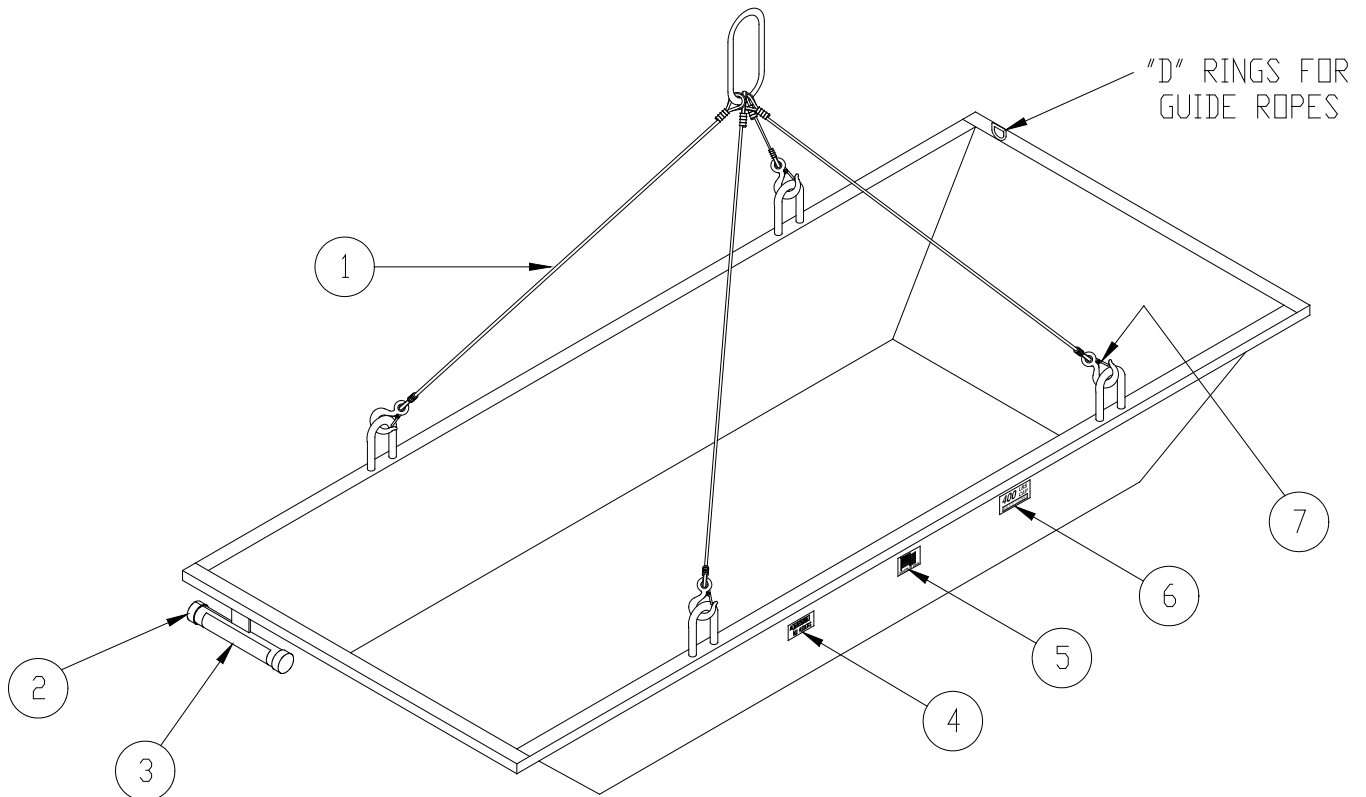

0100052
SMALL TRASH TRAY W/CABLE ASSEMBLY
400 LBS. CAP.

ASSEMBLY PARTS LIST

REF #	PART #	QTY	DESCRIPTION
1	0104291	1	CABLE ASSY
2	6403928	2	INSTRUCTION TUBE END CAP BLACK
3	6204065	1	DECAL "INSTRUCTIONS INSIDE"
4	6204059	2	DECAL "WARNING NO RIDERS"
5	6205685	1	DECAL "MADE IN USA"
6	6205657	2	DECAL "400 LBS CAP."
7	7300224	4	LATCH KIT

EMPTY WT.: - 63 LBS. approx.
CAPACITY: - 400 LBS.
VOLUME: - 5.5 Cubic Ft.