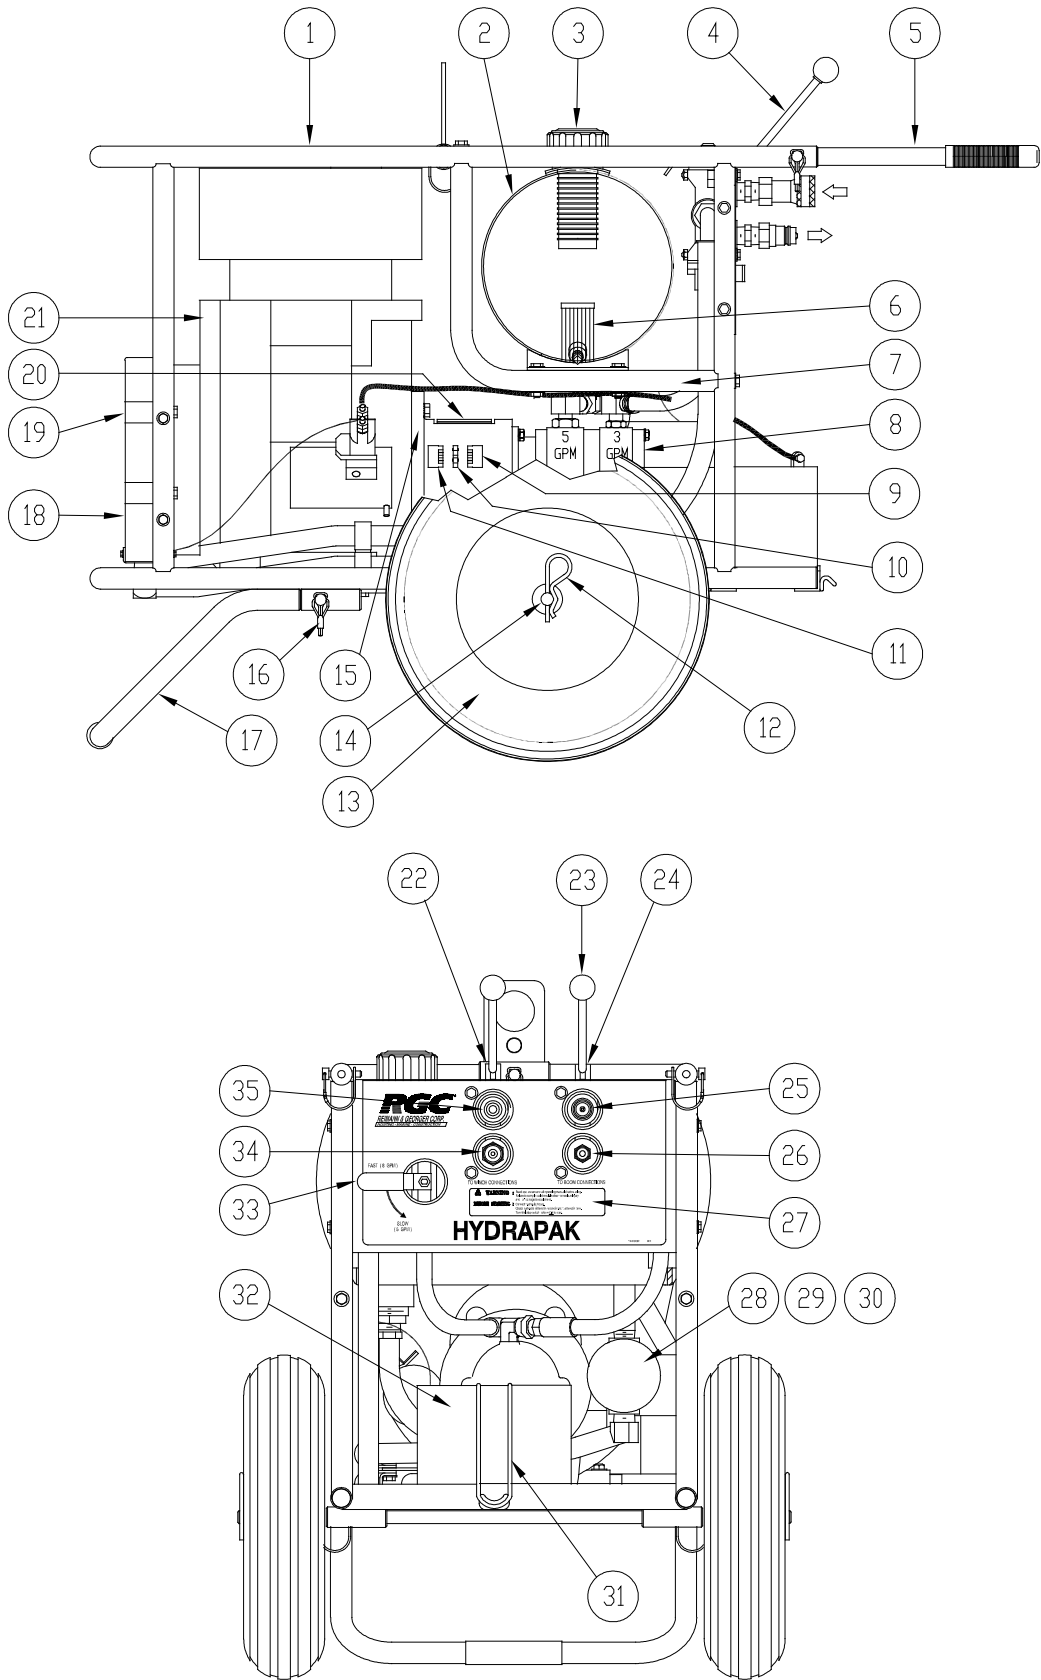

**H1058S/HH1158S/HH1358S  
& HV1658S  
HYDRAPAK INSTRUCTIONS**

**REIMANN & GEORGER CORPORATION  
HOISTING PRODUCTS  
P/N 6102026**

**BUFFALO, NY  
7/22/15**

## 7 PARTS LIST

The following parts list applies to the H1058S, HH1158S, HH1358S and HV1658S HydraPaks only. The parts list for the associated swing hoist is in the separate manual for this item. Each item number on this parts list can be matched with the item number shown on the Figure 7-1 assembly drawing.

Item Number	Part Number	Quantity	Description
1	0545904	1	MAIN FRAME
2	2510872	1	RESERVOIR
3	6000921	1	FILLER BREATHER CAP
4	0504746	2	HANDLE WITH PINS & KNOB
5	0514414	2	HANDLE W/ GRIP
6	6000908	1	SUCTION STRAINER
7	0545906	2	RESERVOIR MOUNTING BRACKET
8	6950558	1	PUMP 5/8 GPM (PARKER)
9	6700873	1	COUPLING HALF 1/2" PUMP
10	6700907	1	COUPLING INSERT
11	6700906	1	COUPLING HALF 1" ENGINE
12	5800387	2	COTTER HAIR PIN
13	7600871	2	TIRE/RIM ASSEMBLY
14	2504743	1	AXLE
15	6900454	1	PUMP BRACKET
16	5800138	5	CLEVIS PIN ROUNDED SNAP
17	0503984	1	FRONT SUPPORT LEG W/ GRIP
18	0500432	1	HEAT EXCHANGER (H1058, HH1158,& HH1358)
18	0543432	1	HEAT EXCHANGER (HV1658)
19	5800866	4	HEAT EXCHANGER MOUNT
20	6901502	1	PUMP ACCESS COVER
21	0555041	1	ENGINE 10 HP ELECTRIC/PULL
21	2555772	1	ENGINE 16 HP VANGUARD
21	0555316	1	ENGINE 11 HP HONDA
21	0555326	1	ENGINE 13 HP HONDA
22	5044795	1	VALVE (WINCH) W/HANDLE
23	6414748	2	KNOB (BALL)
24	5044794	1	VALVE (BOOM) W/HANDLE
25	6000969	1	COUPLING FEMALE 1/4"
26	6000967	1	COUPLING MALE 1/4"
27	0524382	1	CONTROL PANEL
27	6204383	1	CONTROL PANEL DECAL
28	6004722	1	FILTER HEAD
29	6004723	1	FILTER ELEMENT
30	6000904	1	FILTER ASSEMBLY
31	5401564	1	BATTERY STRAP
32	5400861	1	BATTERY
33	6000865	1	BALL VALVE
34	6000920	1	COUPLING MALE 1/2"
35	6000919	1	COUPLING FEMALE 1/2"

**Figure 7-1.**  
**H1058S, HH1158S, HH1358S and HV1658S Assembly Drawing**