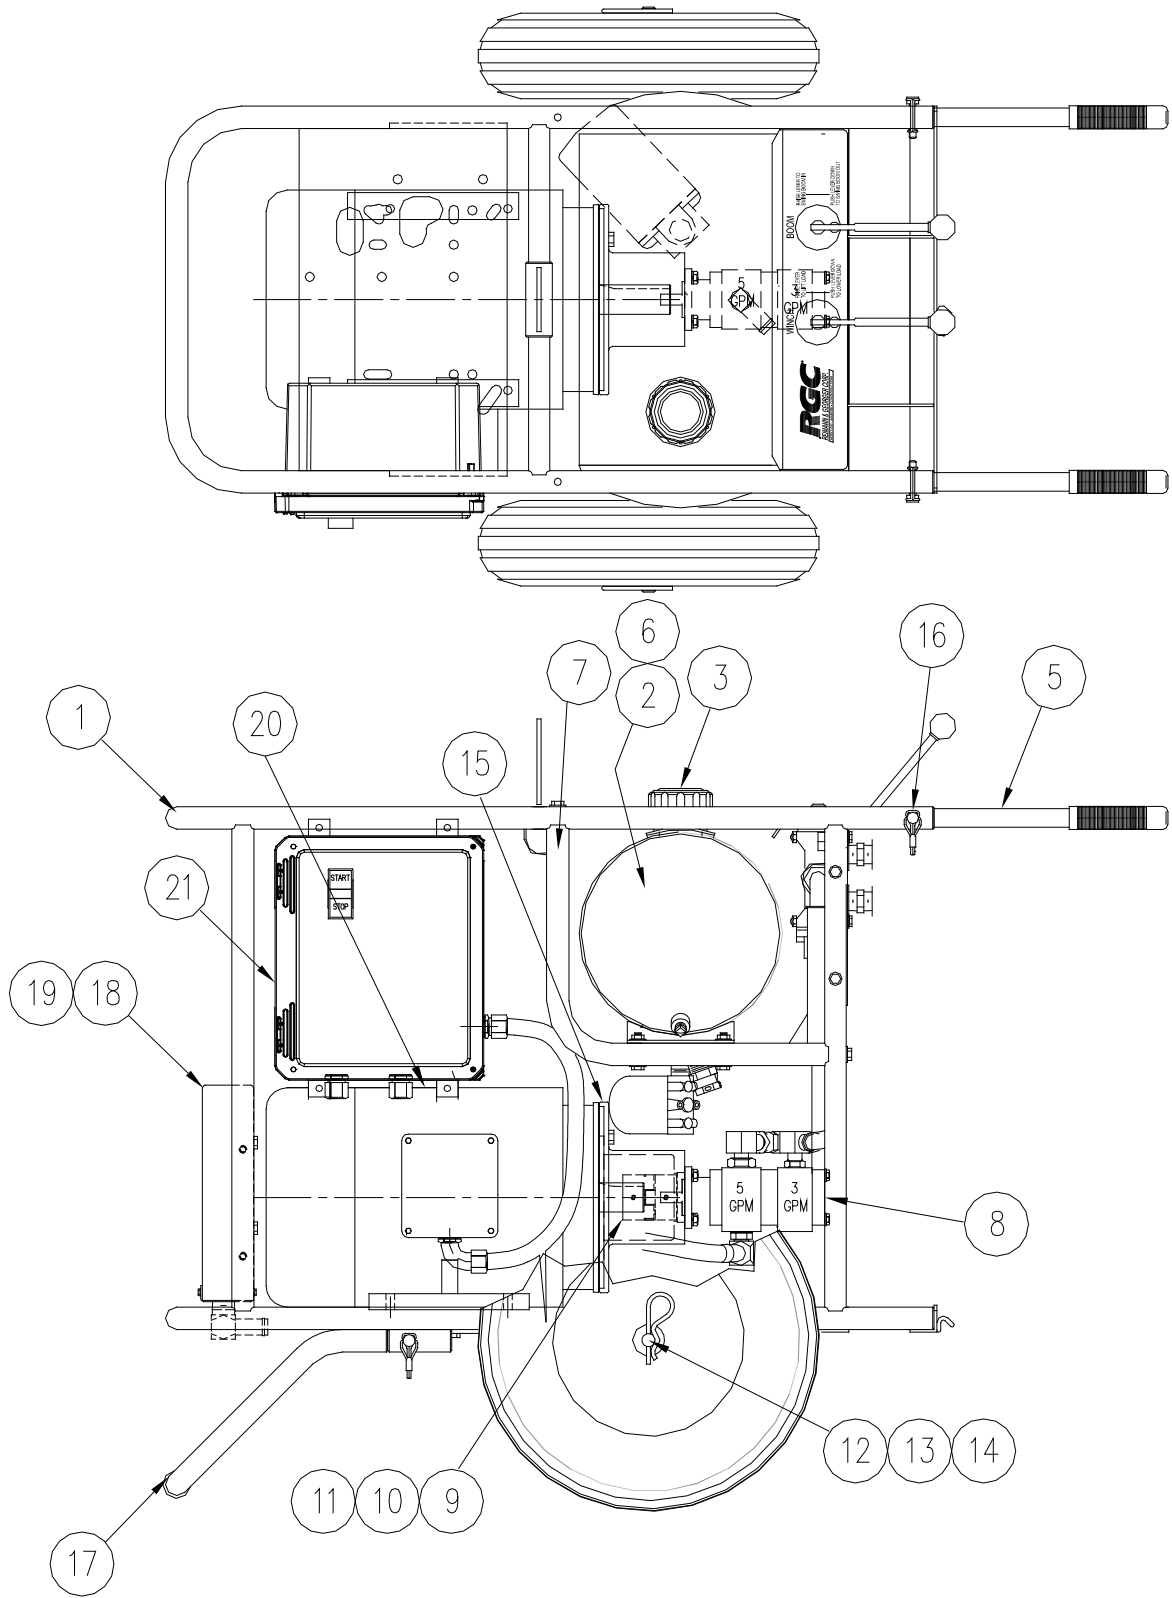

HE7558S 230V & 460V HYDRAPAK INSTRUCTIONS

REIMANN & GEORGER CORPORATION
HOISTING PRODUCTS
P/N 6102030

BUFFALO, NY
08/29/14

7 PARTS LIST

The following parts list applies to the HE7558S HydraPak only. The parts list for the associated swing hoist is in the separate manual for this item. Each item number on this parts list can be matched with the item number shown on the Figure 7-1 assembly drawing.

Item Number	Part Number	Quantity	Description
1	0545904	1	MAIN FRAME
2	2510872	1	RESERVOIR
3	6000921	1	FILLER BREATHER CAP
4	0504746	2	HANDLE WITH PINS & KNOB
5	0514414	2	HANDLE W/ GRIP
6	6000908	1	SUCTION STRAINER
7	0545906	2	RESERVOIR MOUNTING BRACKET
8	6950558	1	PUMP 5/8 GPM (parker)
9	6704795	1	COUPLING HALF 1/2" – PUMP
10	6704798	1	COUPLING INSERT
11	6700839	1	COUPLING HALF 1-3/8" – MOTOR
12	5800387	2	COTTER HAIR PIN
13	7600871	2	TIRE/RIM ASSEMBLY
14	2504743	1	AXLE
15	6900838	1	PUMP BRACKET
15	6901502	2	PUMP BRACKET ACCESS COVER
16	5800138	5	CLEVIS PIN ROUNDED SNAP
17	0503984	1	FRONT SUPPORT LEG W/ GRIP
18	0500433	1	HEAT EXCHANGER
19	5800866	4	HEAT EXCHANGER MOUNT
20	0565166	1	MOTOR 7-1/2 HP ELECTRIC
21 (Optional)	0530601	1	STARTER BOX 220V
	0530602	1	STARTER BOX 460V
22	5044795	1	VALVE (WINCH) W/HANDLE
23	6414748	2	KNOB HANDLE (BALL)
24	5044794	1	VALVE (BOOM) W/HANDLE
25	6000969	1	COUPLING FEMALE 1/4"
26	6000967	1	COUPLING MALE 1/4"
27	6204383	1	CONTROL PANEL DECAL
27	0524382	1	CONTROL PANEL
28	6004722	1	FILTER HEAD
29	6004723	1	FILTER ELEMENT
31	6000865	1	BALL VALVE
32	6000920	1	COUPLING MALE 1/2"
33	6000919	1	COUPLING FEMALE 1/2"

Figure 7-1.
HE7558S Assembly Drawing

Figure 7-1.
HE7558S Assembly Drawing