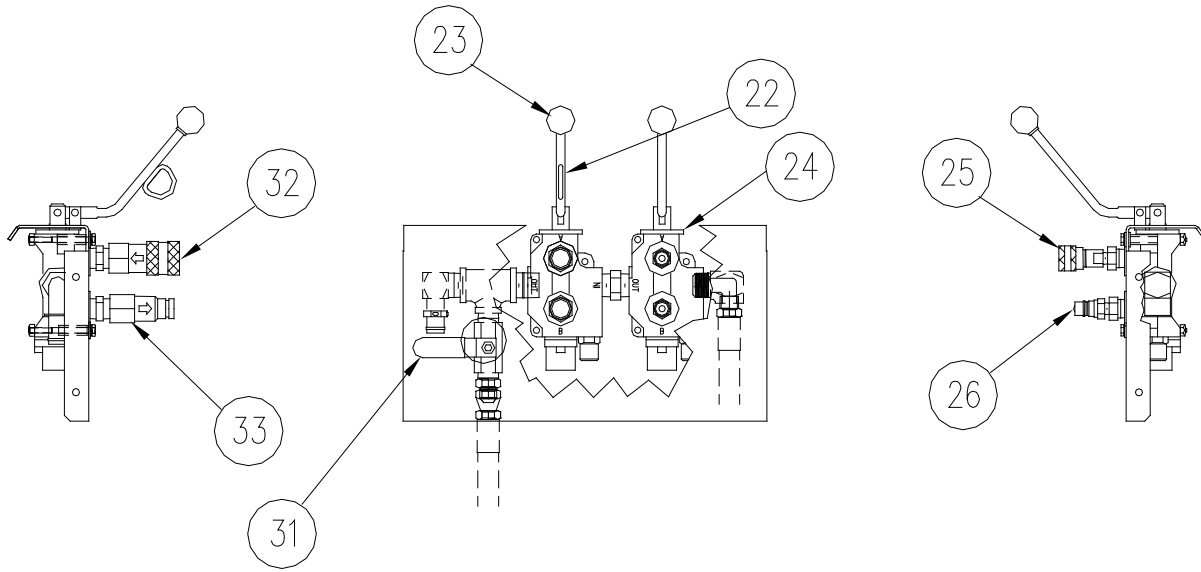

HE7558S 230V & 460V HYDRAPAK INSTRUCTIONS

REIMANN & GEORGER CORPORATION
HOISTING PRODUCTS
P/N 6102030

BUFFALO, NY
08/29/14

7 PARTS LIST

The following parts list applies to the HE7558S HydraPak only. The parts list for the associated swing hoist is in the separate manual for this item. Each item number on this parts list can be matched with the item number shown on the Figure 7-1 assembly drawing.

Item Number	Part Number	Quantity	Description
1	0545904	1	MAIN FRAME
2	2510872	1	RESERVOIR
3	6000921	1	FILLER BREATHER CAP
4	0504746	2	HANDLE WITH PINS & KNOB
5	0514414	2	HANDLE W/ GRIP
6	6000908	1	SUCTION STRAINER
7	0545906	2	RESERVOIR MOUNTING BRACKET
8	6950558	1	PUMP 5/8 GPM (parker)
9	6704795	1	COUPLING HALF 1/2" – PUMP
10	6704798	1	COUPLING INSERT
11	6700839	1	COUPLING HALF 1-3/8" – MOTOR
12	5800387	2	COTTER HAIR PIN
13	7600871	2	TIRE/RIM ASSEMBLY
14	2504743	1	AXLE
15	6900838	1	PUMP BRACKET
15	6901502	2	PUMP BRACKET ACCESS COVER
16	5800138	5	CLEVIS PIN ROUNDED SNAP
17	0503984	1	FRONT SUPPORT LEG W/ GRIP
18	0500433	1	HEAT EXCHANGER
19	5800866	4	HEAT EXCHANGER MOUNT
20	0565166	1	MOTOR 7-1/2 HP ELECTRIC
21 (Optional)	0530601	1	STARTER BOX 220V
	0530602	1	STARTER BOX 460V
22	5044795	1	VALVE (WINCH) W/HANDLE
23	6414748	2	KNOB HANDLE (BALL)
24	5044794	1	VALVE (BOOM) W/HANDLE
25	6000969	1	COUPLING FEMALE 1/4"
26	6000967	1	COUPLING MALE 1/4"
27	6204383	1	CONTROL PANEL DECAL
27	0524382	1	CONTROL PANEL
28	6004722	1	FILTER HEAD
29	6004723	1	FILTER ELEMENT
31	6000865	1	BALL VALVE
32	6000920	1	COUPLING MALE 1/2"
33	6000919	1	COUPLING FEMALE 1/2"

Figure 7-1.
HE7558S Assembly Drawing

Figure 7-1.
HE7558S Assembly Drawing