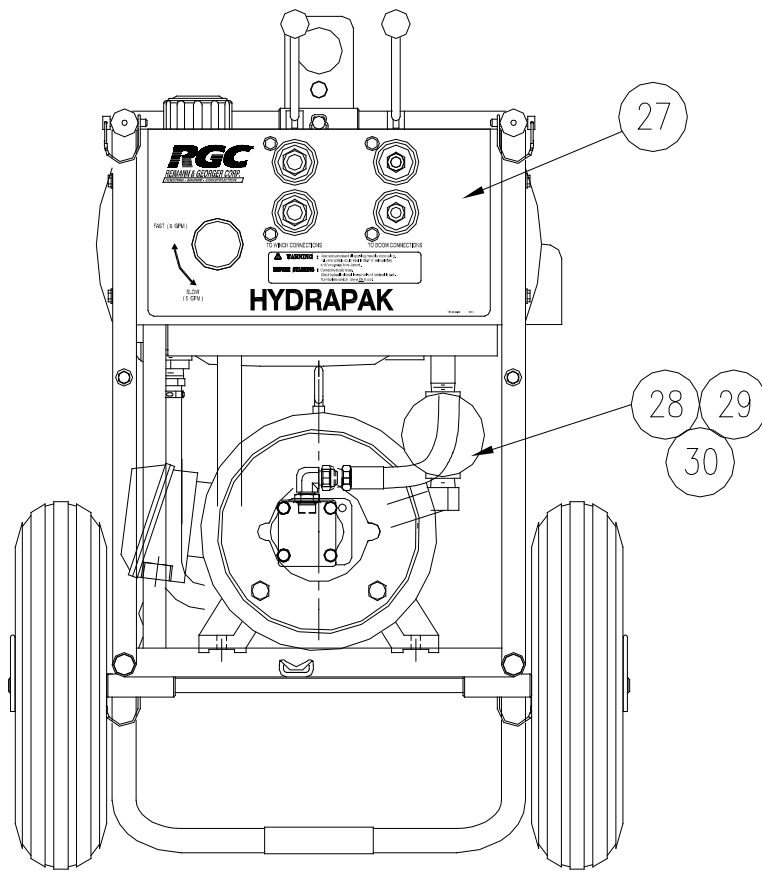

HE7558S 230V & 460V HYDRAPAK INSTRUCTIONS

REIMANN & GEORGER CORPORATION
HOISTING PRODUCTS
P/N 6102030

BUFFALO, NY
08/29/14

7 PARTS LIST

The following parts list applies to the HE7558S HydraPak only. The parts list for the associated swing hoist is in the separate manual for this item. Each item number on this parts list can be matched with the item number shown on the Figure 7-1 assembly drawing.

Item Number	Part Number	Quantity	Description
1	0545904	1	MAIN FRAME
2	2510872	1	RESERVOIR
3	6000921	1	FILLER BREATHER CAP
4	0504746	2	HANDLE WITH PINS & KNOB
5	0514414	2	HANDLE W/ GRIP
6	6000908	1	SUCTION STRAINER
7	0545906	2	RESERVOIR MOUNTING BRACKET
8	6950558	1	PUMP 5/8 GPM (parker)
9	6704795	1	COUPLING HALF 1/2" – PUMP
10	6704798	1	COUPLING INSERT
11	6700839	1	COUPLING HALF 1-3/8" – MOTOR
12	5800387	2	COTTER HAIR PIN
13	7600871	2	TIRE/RIM ASSEMBLY
14	2504743	1	AXLE
15	6900838	1	PUMP BRACKET
15	6901502	2	PUMP BRACKET ACCESS COVER
16	5800138	5	CLEVIS PIN ROUNDED SNAP
17	0503984	1	FRONT SUPPORT LEG W/ GRIP
18	0500433	1	HEAT EXCHANGER
19	5800866	4	HEAT EXCHANGER MOUNT
20	0565166	1	MOTOR 7-1/2 HP ELECTRIC
21 (Optional)	0530601	1	STARTER BOX 220V
	0530602	1	STARTER BOX 460V
22	5044795	1	VALVE (WINCH) W/HANDLE
23	6414748	2	KNOB HANDLE (BALL)
24	5044794	1	VALVE (BOOM) W/HANDLE
25	6000969	1	COUPLING FEMALE 1/4"
26	6000967	1	COUPLING MALE 1/4"
27	6204383	1	CONTROL PANEL DECAL
27	0524382	1	CONTROL PANEL
28	6004722	1	FILTER HEAD
29	6004723	1	FILTER ELEMENT
31	6000865	1	BALL VALVE
32	6000920	1	COUPLING MALE 1/2"
33	6000919	1	COUPLING FEMALE 1/2"

Figure 7-1.
HE7558S Assembly Drawing

Figure 7-1.
HE7558S Assembly Drawing