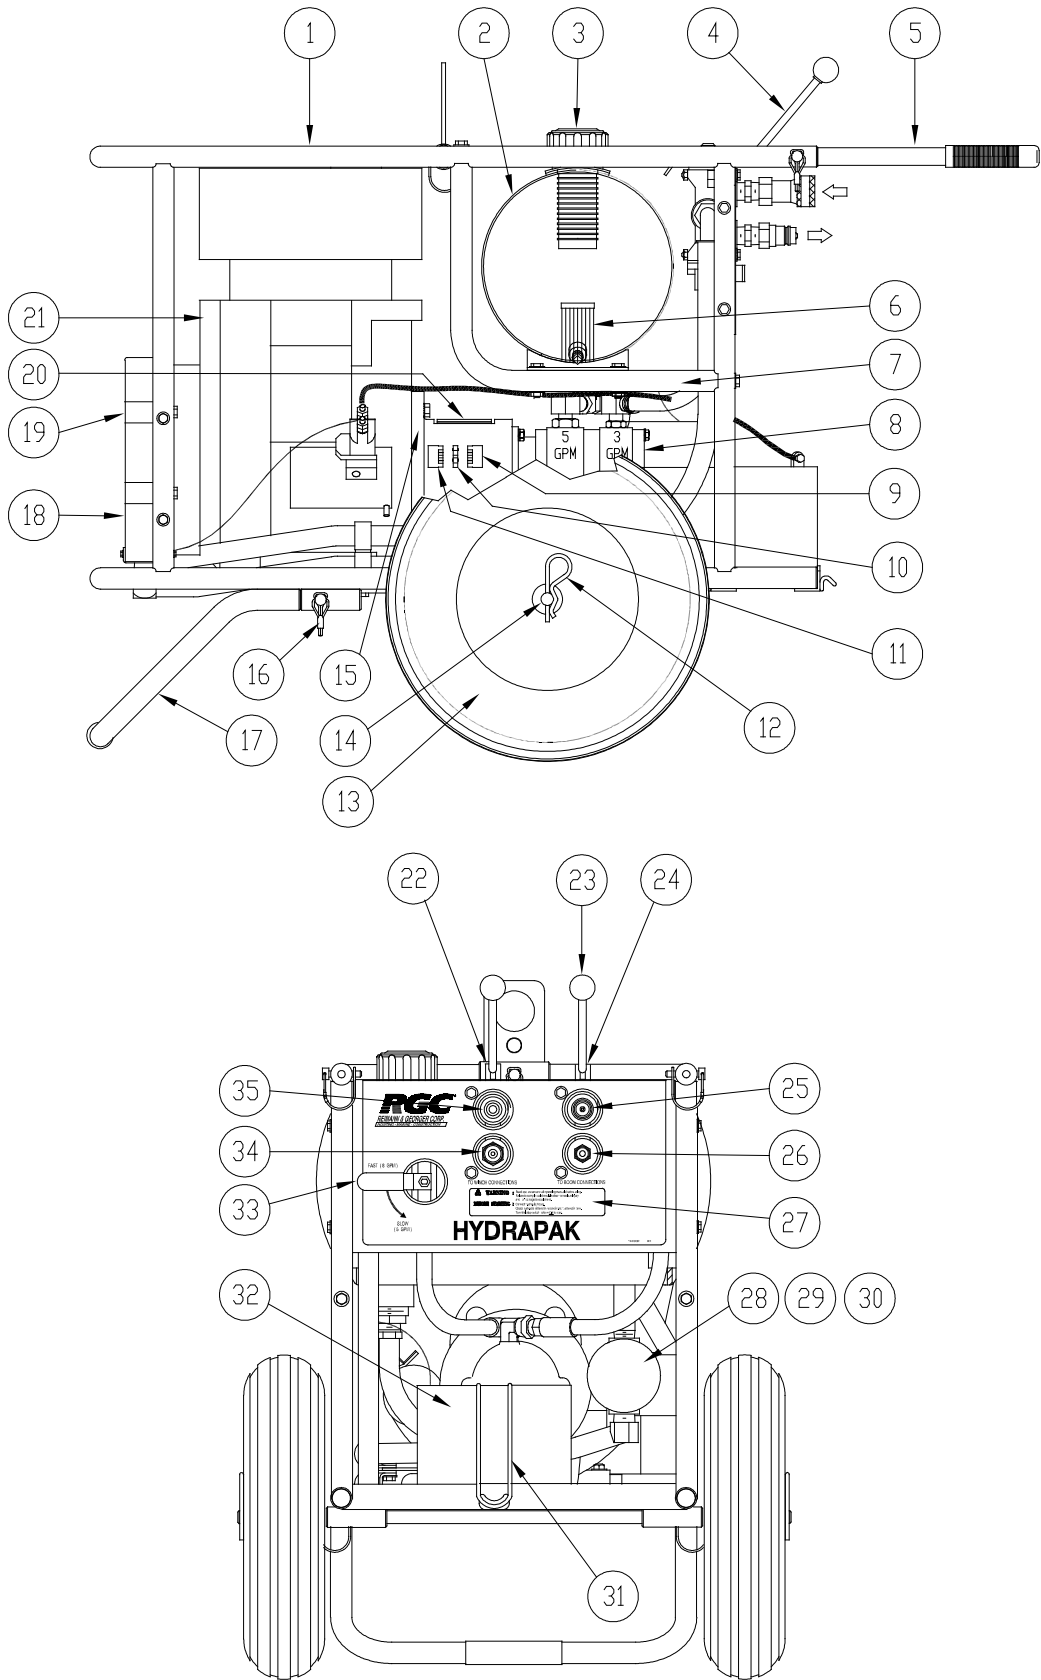

**H1058S/HH1158S/HH1358S
& HV1658S
HYDRAPAK INSTRUCTIONS**

REIMANN & GEORGER CORPORATION
HOISTING PRODUCTS
P/N 6102026

BUFFALO, NY
7/22/15

7 PARTS LIST

The following parts list applies to the H1058S, HH1158S, HH1358S and HV1658S HydraPaks only. The parts list for the associated swing hoist is in the separate manual for this item. Each item number on this parts list can be matched with the item number shown on the Figure 7-1 assembly drawing.

Item Number	Part Number	Quantity	Description
1	0545904	1	MAIN FRAME
2	2510872	1	RESERVOIR
3	6000921	1	FILLER BREATHER CAP
4	0504746	2	HANDLE WITH PINS & KNOB
5	0514414	2	HANDLE W/ GRIP
6	6000908	1	SUCTION STRAINER
7	0545906	2	RESERVOIR MOUNTING BRACKET
8	6950558	1	PUMP 5/8 GPM (PARKER)
9	6700873	1	COUPLING HALF 1/2" PUMP
10	6700907	1	COUPLING INSERT
11	6700906	1	COUPLING HALF 1" ENGINE
12	5800387	2	COTTER HAIR PIN
13	7600871	2	TIRE/RIM ASSEMBLY
14	2504743	1	AXLE
15	6900454	1	PUMP BRACKET
16	5800138	5	CLEVIS PIN ROUNDED SNAP
17	0503984	1	FRONT SUPPORT LEG W/ GRIP
18	0500432	1	HEAT EXCHANGER (H1058, HH1158,& HH1358)
18	0543432	1	HEAT EXCHANGER (HV1658)
19	5800866	4	HEAT EXCHANGER MOUNT
20	6901502	1	PUMP ACCESS COVER
21	0555041	1	ENGINE 10 HP ELECTRIC/PULL
21	2555772	1	ENGINE 16 HP VANGUARD
21	0555316	1	ENGINE 11 HP HONDA
21	0555326	1	ENGINE 13 HP HONDA
22	5044795	1	VALVE (WINCH) W/HANDLE
23	6414748	2	KNOB (BALL)
24	5044794	1	VALVE (BOOM) W/HANDLE
25	6000969	1	COUPLING FEMALE 1/4"
26	6000967	1	COUPLING MALE 1/4"
27	0524382	1	CONTROL PANEL
27	6204383	1	CONTROL PANEL DECAL
28	6004722	1	FILTER HEAD
29	6004723	1	FILTER ELEMENT
30	6000904	1	FILTER ASSEMBLY
31	5401564	1	BATTERY STRAP
32	5400861	1	BATTERY
33	6000865	1	BALL VALVE
34	6000920	1	COUPLING MALE 1/2"
35	6000919	1	COUPLING FEMALE 1/2"

Figure 7-1.
H1058S, HH1158S, HH1358S and HV1658S Assembly Drawing